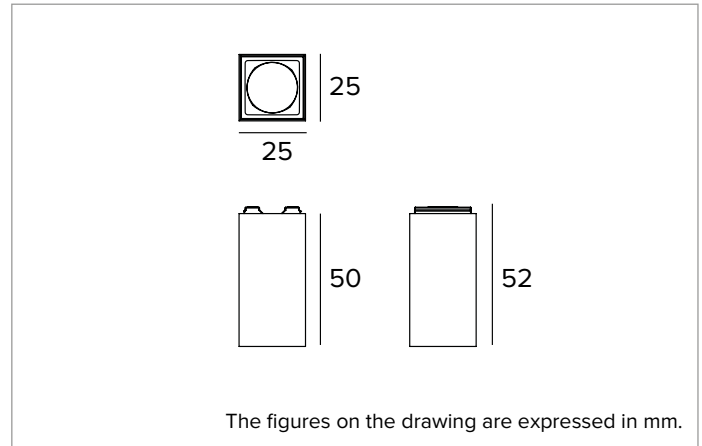

SOURCE

Hugh efficiency Ra90 LED Emitter.

Energy efficiency class: F

Nominal power: 2,1W

Nominal flux: 203lm

Colour rendering index: 90

Rf: 91.4

Rg: 103.9

CCT nominal: 3500K

SDCM: 2

Lifetime (L80/B10): >50000h tq +25°C

ILLUMINOTECHNICAL CHARACTERISTICS

The spot optic system has acrylic collimator lenses, an integrated holographic filter and a black polycarbonate frame. The light is suitable for installation in work environments UGR<19 (EN12464-1).

Optic: LENS

Beam angles: SP

Optical efficiency: 78%

Fixture flux: 158lm

Luminous efficacy: 57lm/W

Photobiological safety: Compliant with RG1 low risk group

MECHANICAL CHARACTERISTICS

Black painted die-cast aluminium body. Fixed light, 25x25mm.

Colour and finish: Deep black

Dimensions: 25x25mm

Weight: 0.042Kg

Version: FIXED DIGITAL DIMMING

Degree of protection: IP20

ELECTRICAL CHARACTERISTICS

Fixture Power: 3W

Power supply: 48Vdc

Insulation Class: CLASS 3

Class F: YES

Ambient temperature: 0°C / +25°C

INSTALLATION

Extremely rapid, versatile and simple mechanical and electrical coupling system using magnets which support the fixture on the Power Track and feed power inside the fixture on all versions.

NOTES

Digital Dimming version. 110-277Vac version available on request.

WARRANTY

5 years.

WARNING

Luminaire designed for disposal/recycling at end-of-life. Replaceable (LED only) light source by a professional. Replaceable control gear by a professional.

Due to the technological evolution of the electronic components, the data provided may be updated, and as such, confirmation must be requested during the order process.

Luminous flux and power supply have +/-10% tolerances with respect to the indicated value. tq +25°C (CIE 121).

We reserve the right to make technical changes.

Targetti Sankey S.r.l.
Via Pratese, 164
50145 Firenze - Italy
Tel: +39 055 37911
targetti.com
targetti@targetti.com

CCIAA Firenze
Share Capital:
€ 500.000,00
VAT N. (IT):
01537660480
R.E.A.: FI-275656

TARGETTI